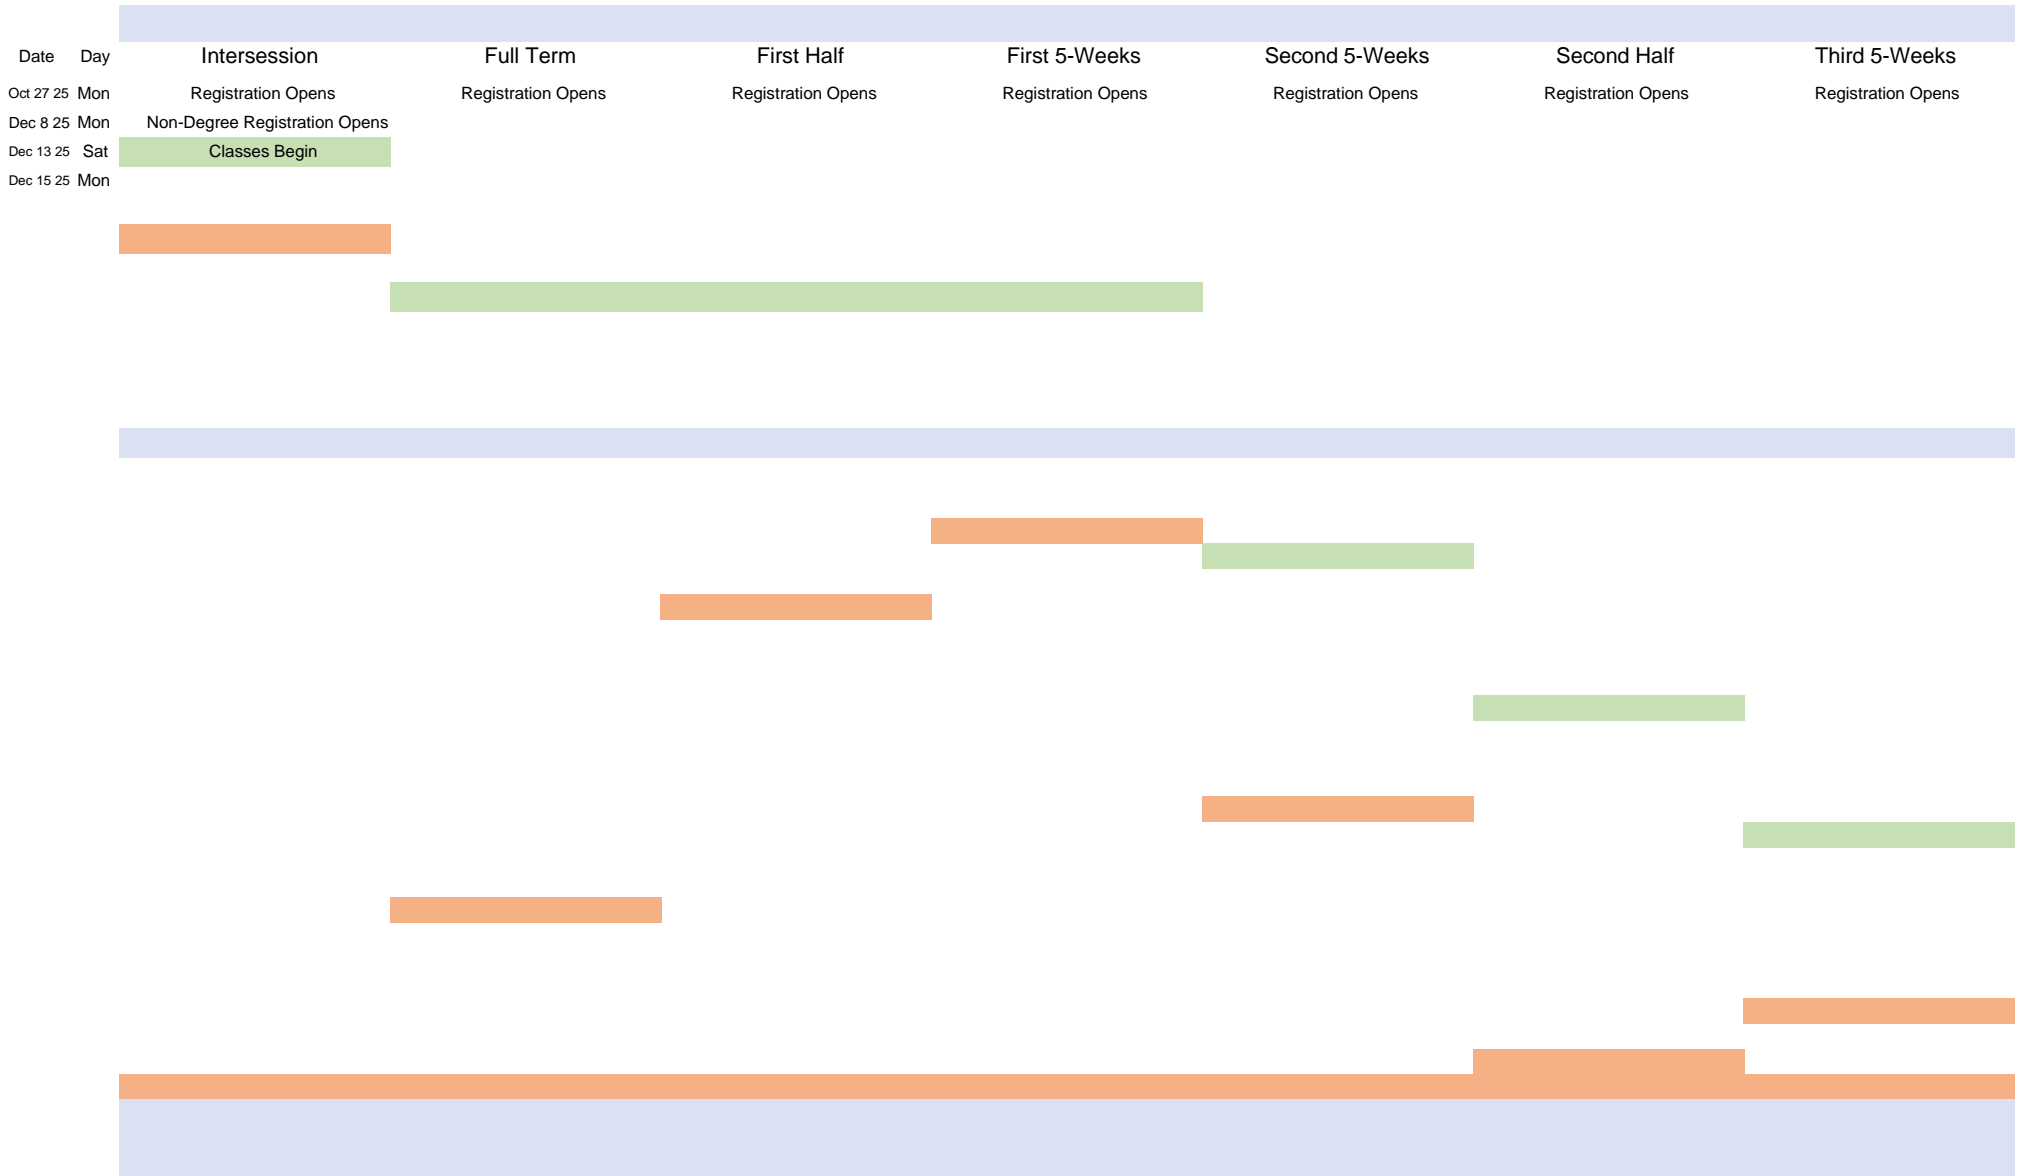

Fall 2025

Date Day Intersession Full Term First Half First 5-Weeks Second 5-Weeks Second Half Third 5-Weeks

(University closed)

(University closed)

(University closed)

Classes End

(at 9am)

Classes End

(University closed)

(University closed)

(University closed)

Classes End

(No classes; offices open)

(University closed)

(University closed)

(No classes; offices open)

(University closed)

(No classes; offices open)

(University closed)

Summer 2026

Last Day to Submit Application for Degree

Semester Ends

Commencement**

Commencement** (tentative)